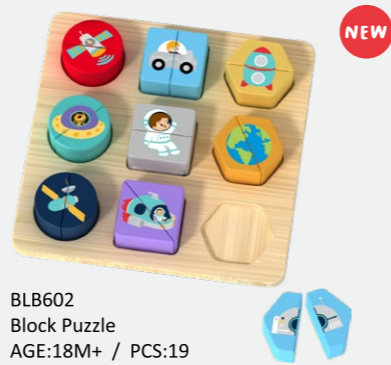

NEW

**BLB454**  
Learning Toy  
AGE:18M+ / PCS:25  
Product Size:15x8x22cm  
Color Box:19.5x22.5x8.5cm

NEW

NEW

BLB453  
Space Wooden Block  
AGE:18M+ / PCS:50  
Paper Size:45x30cm  
Color Box:26x16x7cm

NEW

BLB597  
Wooden Stacking Block Puzzle  
AGE:18M+ / PCS:15  
Product Size:12x12x4cm  
Color Box:13x13x5cm

NEW

BLB602  
Block Puzzle  
AGE:18M+ / PCS:19  
Product Size:22x22x2.9cm  
Color Box:23x23x3.5cm

NEW