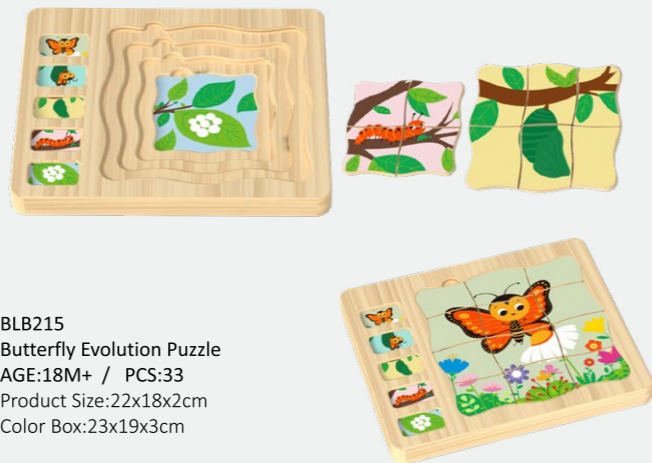

BLA646  
Peg Puzzle  
AGE:18M+ / PCS:21  
Product Size:45x35x0.8cm

BLA645  
Peg Puzzle  
AGE:18M+ / PCS:21  
Product Size:45x35x0.8cm

**BLB216**  
Pregnant Puzzle  
AGE:18M+ / PCS:29  
Product Size:30x15x2cm  
Color Box:31x16x3cm

**BLB215**  
Butterfly Evolution Puzzle  
AGE:18M+ / PCS:33  
Product Size:22x18x2cm  
Color Box:23x19x3cm

**BLB181**  
Female Grow Puzzle  
AGE:18M+ / PCS:6  
Product Size:20x12.5x2.5cm  
Color Box:21x13.5x3.5cm