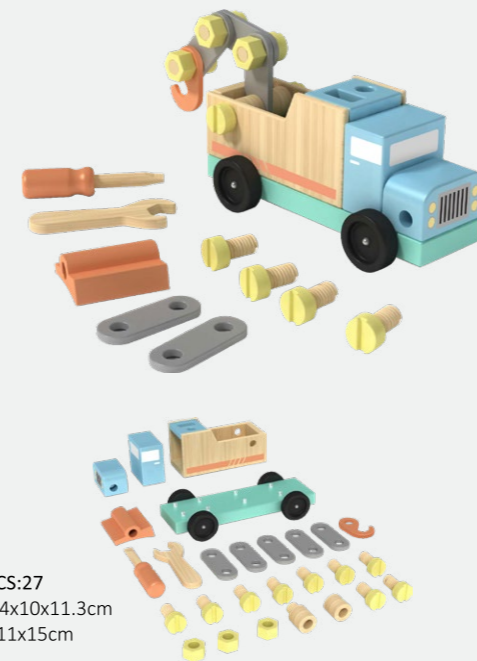

BLB266  
Fire Engine  
AGE:3Y+ / PCS:31  
Product Size:24x10x11.3cm  
Color Box:25x11x15cm

NEW

BLB647  
Wooden Tool Box  
AGE:3Y+ / PCS:18  
Product Size:23.4x29x8.8cm  
Color Box:24.4x30x9.5cm

NEW

BLB645  
Wooden Tool Box  
AGE:3Y+ / PCS:23  
Product Size:25.5x14.3x22cm  
Color Box:26.5x15x23cm