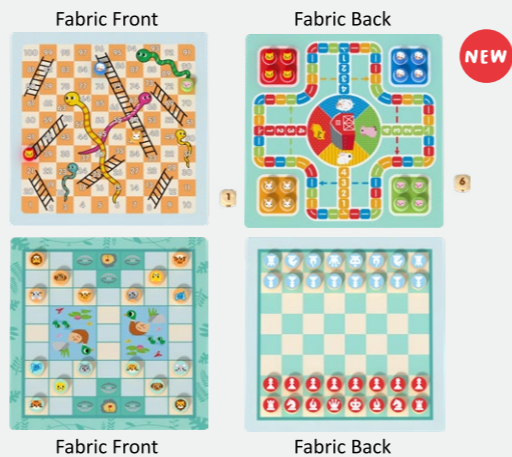

NEW

front

HOT

back

HOT

Front

Back

NEW

HOT

NEW

HOT

HOT

HOT