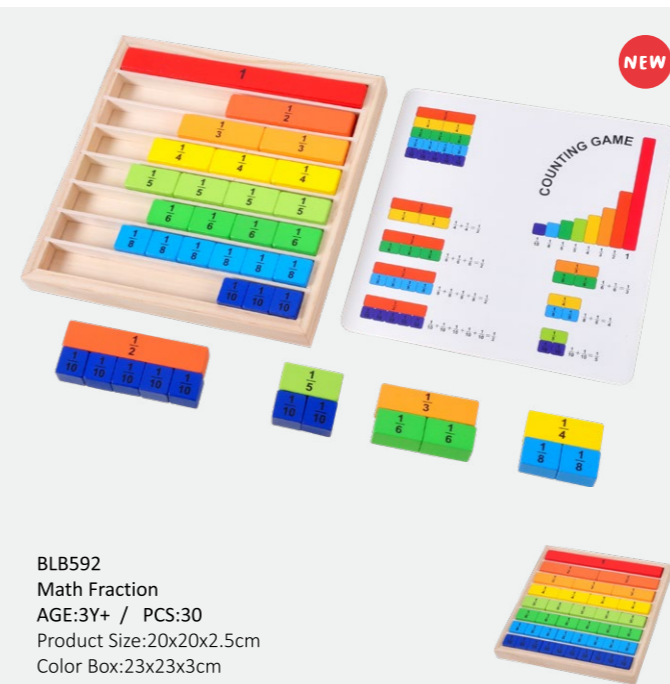

BLB473

BLB474

**BLB590**  
Multiplication Table  
AGE:3Y+ / PCS:101  
Product Size:20x20x101cm  
Color Box:23x23x3cm

**BLB593**  
Color Shape Block Puzzle  
AGE:3Y+ / PCS:Block100+paper35  
Product Size:20x20x2.5cm  
Color Box:23x23x3cm