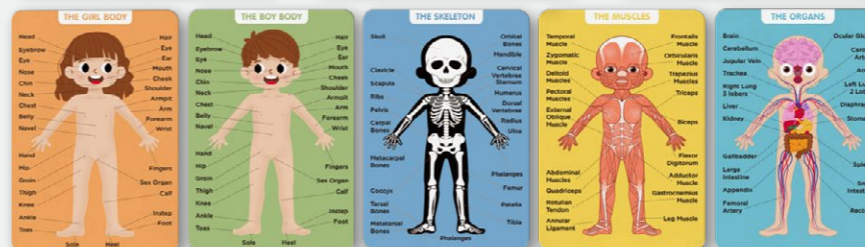

BLB670
Human Body Puzzle
AGE:3Y+ / PCS:43
Face Size:22x30x1.1cm
Box Size:23x31x3cm