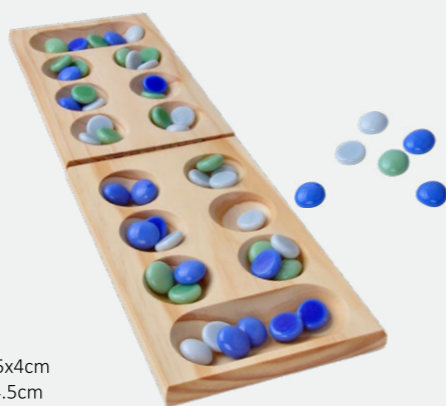

BLX043
Mancala
AGE:3Y+ / PCS:48
Product Size:22x13.5x4cm
Color Box:23x14.5x4.5cm

HOT

HOT