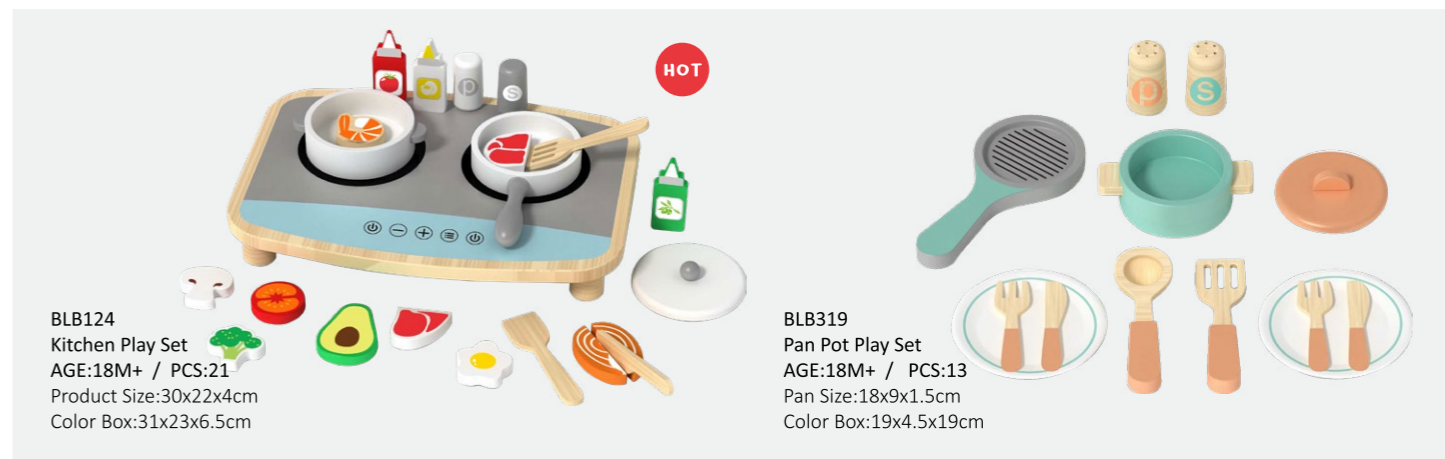

PCS:38

BLB125  
Kitchen Play Set  
AGE:3Y+ / PCS:38  
Product Size:86x49x30cm  
Color Box:52x32x12cm

BLB651  
Coffee machine  
AGE:18M+ / PCS:8  
Product Size:12x13.4x8cm  
Color Box:13x14.5x9cm

BLB652  
Juicer  
AGE:18M+ / PCS:6  
Pan Size:11.7x11.7x16.9cm  
Color Box:12.5x12.5x18cm

BLB650  
blender  
AGE:18M+ / PCS:6  
Product Size:14x14.5x8cm  
Color Box:15x15.5x9cm

BLB649  
Toaster  
AGE:18M+ / PCS:7  
Pan Size:11.5x9x5.9cm  
Color Box:14.5x7x11cm

BLB124  
Kitchen Play Set  
AGE:18M+ / PCS:21  
Product Size:30x22x4cm  
Color Box:31x23x6.5cm