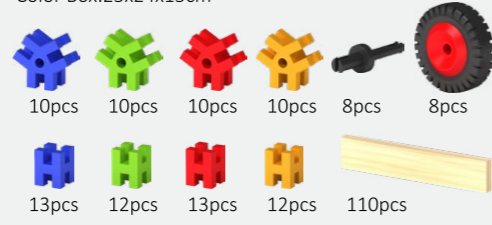

HOT

BLA439  
Magical Blocks  
AGE:3Y+ / Accessories PCS:50  
Product Size:  
11.8x2.34x0.78cm/pc(wood part)  
Color Box:20x18x15cm

HOT

BLA436  
Magical Blocks  
AGE:3Y+ / Accessories PCS:70  
Product Size:  
11.8x2.34x0.78cm/pc(wood part)  
Color Box:22x18x15cm

HOT

BLA308  
Magical Blocks  
AGE:3Y+ / Accessories PCS:216  
Product Size:  
11.8x2.34x0.78cm/pc(wood part)  
Color Box:25x24x15cm

BLA469  
Contraction  
AGE:3Y+ / PCS:100  
Product Size:  
11.8x2.34x0.78cm/pc(wood part)  
Color Box:31x25x4.5cm