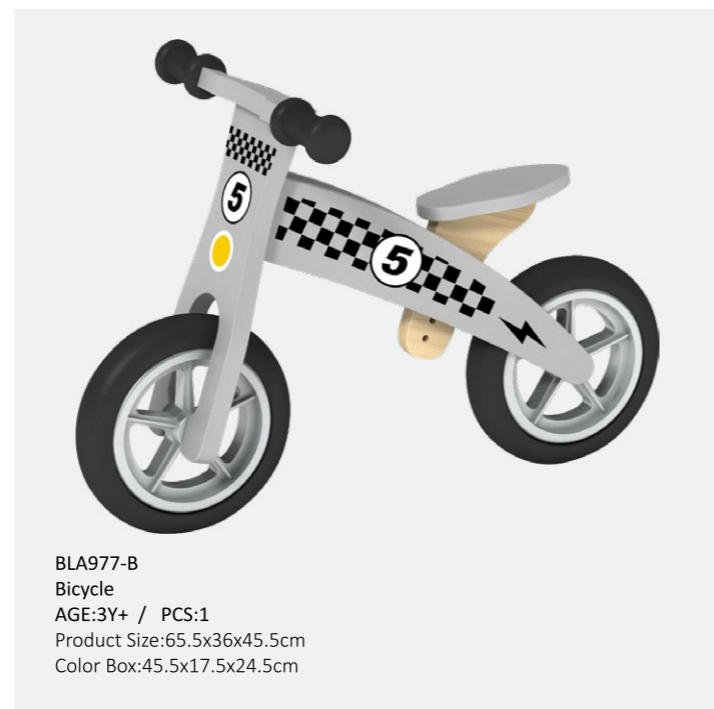

**BLB330**  
Push Toy  
AGE:18M+ / PCS:1  
Product Size:14x9x52.5cm  
Color Box:17.5x36x7cm

**BLB329**  
Push Toy  
AGE:18M+ / PCS:1  
Product Size:14x9x52.5cm  
Color Box:17.5x36x7cm

HOT

**BLA978**  
Rock Horse  
AGE:18M+ / PCS:1  
Product Size:67.6x28x45.6cm  
Color Box:58.5x10x40.5cm

HOT

**BLA978-A**  
Rock Horse  
AGE:18M+ / PCS:1  
Product Size:67.6x28x45.6cm  
Color Box:58.5x10x40.5cm

HOT

**BLA977-C**  
Bicycle  
AGE:3Y+ / PCS:1  
Product Size:65.5x36x45.5cm  
Color Box:45.5x17.5x24.5cm

**BLA977-B**  
Bicycle  
AGE:3Y+ / PCS:1  
Product Size:65.5x36x45.5cm  
Color Box:45.5x17.5x24.5cm

**BLX080**  
Wooden Balance Board  
AGE:18M+ / PCS:1  
Product Size:82x29x1.5cm  
Color Box:86x30.5x18.5cm