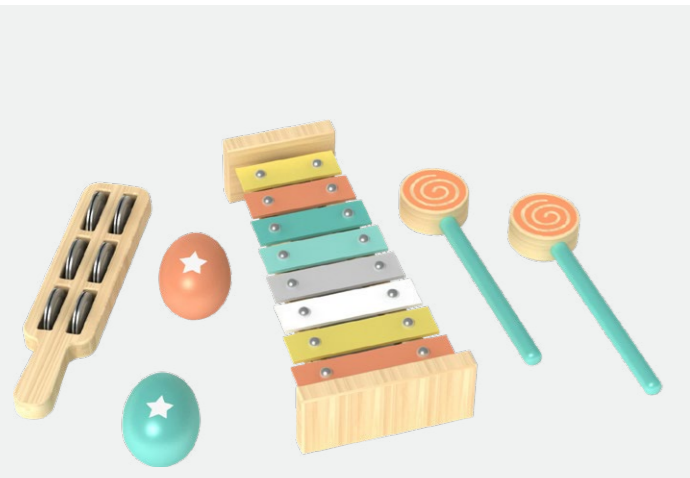

BLB050
Musical Instruments
AGE:18M+ / PCS:6
Xylophone Size:21.4x9.5x4cm
Color Box:23x23x5cm