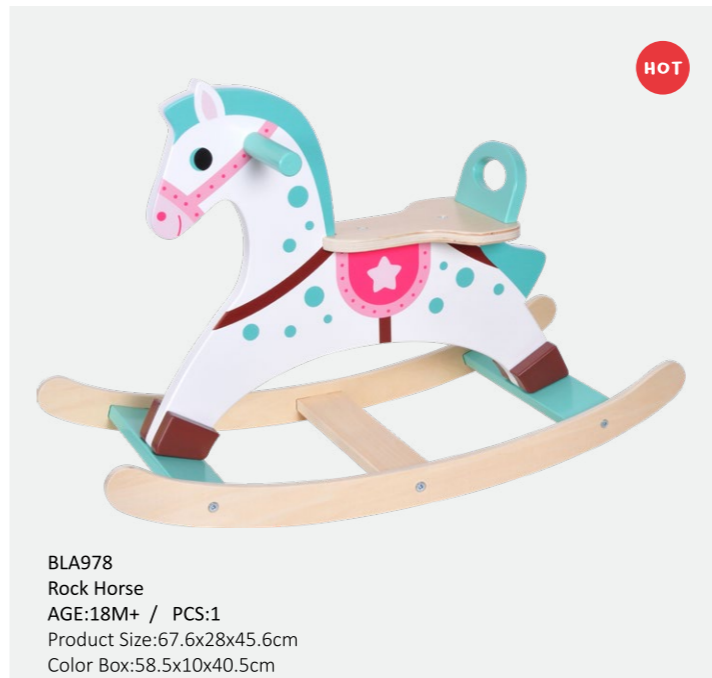

**BLA635**  
Push Toy  
AGE:18M+ / PCS:1  
Product Size:14x9x52.5cm  
Color Box:17.5x36x7cm

**BLA634**  
Push Toy  
AGE:18M+ / PCS:1  
Product Size:14x9x52.5cm  
Color Box:17.5x36x7cm

**BLA635-B**  
Push Toy  
AGE:18M+ / PCS:1  
Product Size:14x9x52.5cm  
Color Box:17.5x36x7cm

**BLB330**  
Push Toy  
AGE:18M+ / PCS:1  
Product Size:14x9x52.5cm  
Color Box:17.5x36x7cm

**BLB329**  
Push Toy  
AGE:18M+ / PCS:1  
Product Size:14x9x52.5cm  
Color Box:17.5x36x7cm

HOT

**BLA978**  
Rock Horse  
AGE:18M+ / PCS:1  
Product Size:67.6x28x45.6cm  
Color Box:58.5x10x40.5cm