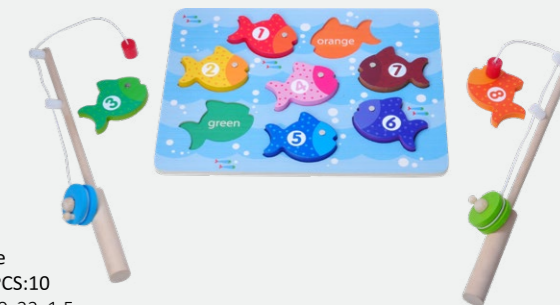

NEW

BLX043  
Mancala  
AGE:3Y+ / PCS:48  
Product Size:22x13.5x4cm  
Color Box:23x14.5x4.5cm

HOT

BLX120  
Travel 4-In-A-Row Game  
AGE:3Y+ / PCS:37  
Product Size:26x15.2x6.3cm  
Color Box:27x16x7cm

HOT

BLX106  
Memory Game  
AGE:3Y+ / PCS:26  
Product Size:16.5x16.5x6.5cm  
Color Box:17.3x17.3x5.2cm

HOT

BLB673  
Gyroscope  
AGE:18M+ / PCS:4  
Product Size:5.9x5.9x6cm

BLA442 BLA443 BLA443 BLA445  
Ball Game  
AGE:3Y+ / PCS:1  
Product Size:15x15x2cm

BLA954  
Fishing Game  
AGE:18M+ / PCS:25  
Product Size:20x20x8cm  
Color Box:20x20x8cm

BLA370  
Fishing Game  
AGE:3Y+ / PCS:10  
Puzzle Size:30x22x1.5cm  
Fishing Rod Size:30x6x4.5cm  
Color Box Size:31X31X5cm

BLA992  
Ringtoss Game  
AGE:3Y+ / PCS:8  
Based Size:8.3x8.3x15cm  
Color Box:26.7x16.5x10.5cm