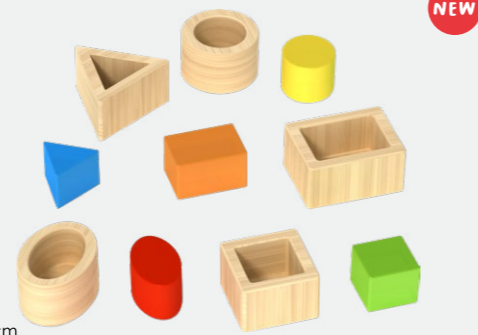

NEW

BLB563
Shape Block
AGE:18M+ / PCS:10
Product Size:20x20x3cm
Color Box:21x21x4cm