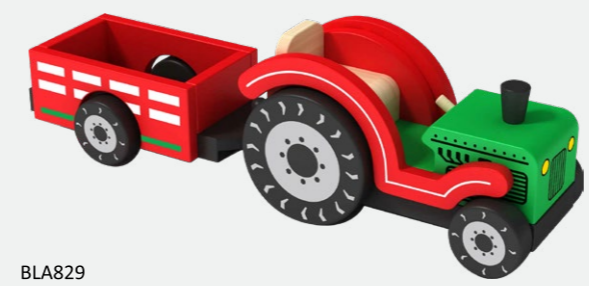

BLA829
Trailer
AGE:18M+ / PCS:2
Product Size:32.6x8.5x10.5cm
Color Box:33.5x9.5x11.5cm