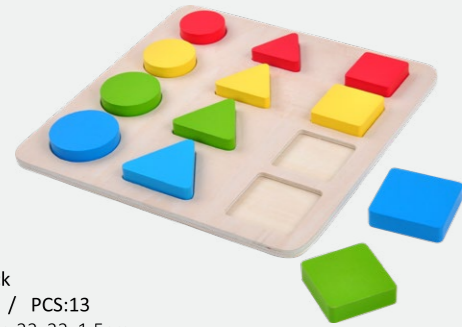

NEW

BLB605-D  
3 in 1 Toy Kit Box  
AGE:18M+ / PCS:7  
Puzzle Size:15x15x2cm  
Color Box:31x6x17cm

NEW

BLB504  
Puzzle & Stacker  
AGE:18M+ / PCS:8  
Product Size:22x22x1.5cm  
Sticker:22x22x1.5cm

NEW

BLB502  
Puzzle & Stacker  
AGE:18M+ / PCS:8  
Product Size:22x22x1.5cm  
Sticker:22x22x1.5cm

NEW

BLB503  
Puzzle & Stacker  
AGE:18M+ / PCS:8  
Product Size:22x22x1.5cm  
Sticker:22x22x1.5cm

**BLA800**  
Shape Block  
AGE:18M+ / PCS:13  
Product Size:22x22x1.5cm  
Color Box:23x23x2.5cm

**BLA803**  
Shape Block  
AGE:18M+ / PCS:10  
Product Size:22x22x1.5cm  
Color Box:23x23x2.5cm