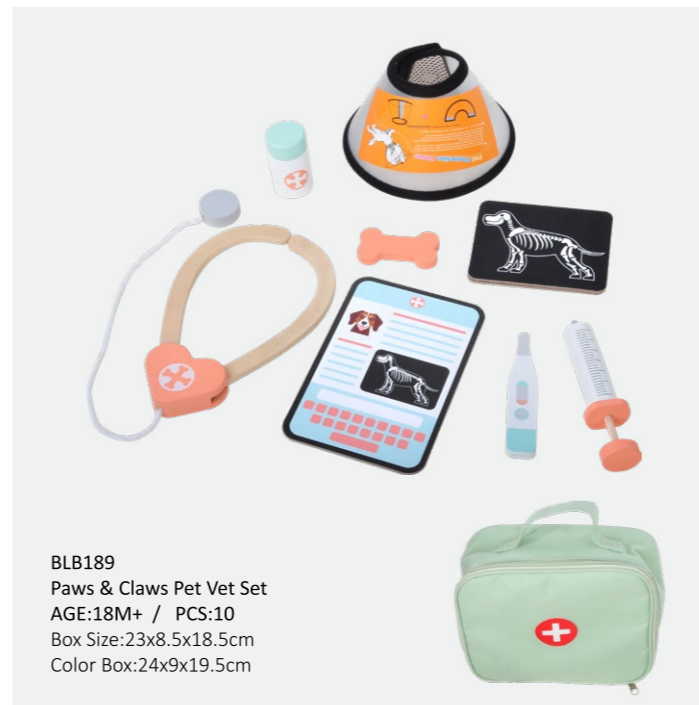

BLB639
Pet House Set
AGE:18M+ / PCS:18
Product Size:30x22x27.5cm
Box Size:31x27x11cm

BLB506
Pet Hospital
AGE:18M+ / PCS:14
House Size:30x22x5cm
Color Box:31x23x6cm

BLB189
Paws & Claws Pet Vet Set
AGE:18M+ / PCS:10
Box Size:23x8.5x18.5cm
Color Box:24x9x19.5cm