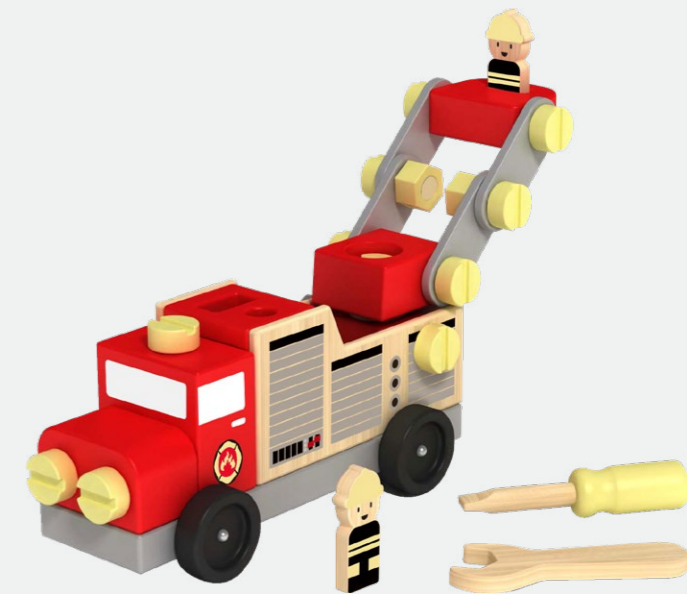

NEW

BLB647
Wooden Tool Box
AGE:3Y+ / PCS:18
Product Size:23.4x29x8.8cm
Color Box:24.4x30x9.5cm