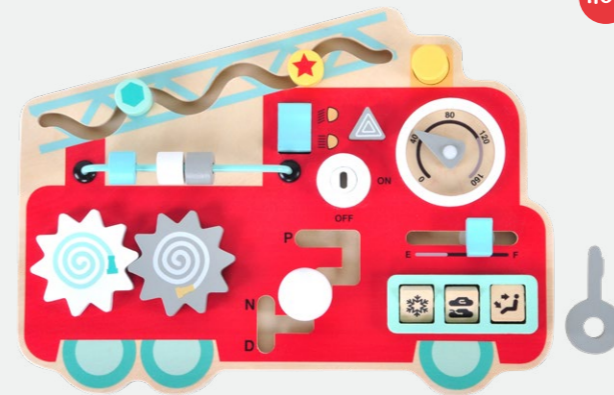

**BLB424**  
Pirate Opening Puzzle  
AGE:18M+ / PCS:8  
Product Size:22x30x1.5cm  
Color Box:23x31x2.5cm

**BLB346**  
Wooden Pirate Puzzle  
AGE:18M+ / PCS:9  
Product Size:22x18x1.5cm  
Color Box:22x18x1.5cm

BLA204  
Fire Station  
AGE:3Y+ / PCS:13  
Product Size:45x30.7x38.7cm  
Color Box:46x10x30.5cm

HOT

HOT

BLB115  
Busy Board  
AGE:3Y+ / PCS:2  
Product Size:30x22x1.4cm  
Color Box:31x23x2.5cm

NEW

BLB507  
Fire Station  
AGE:18M+ / PCS:10  
House Size:30x22x5cm  
Color Box:31x23x6cm