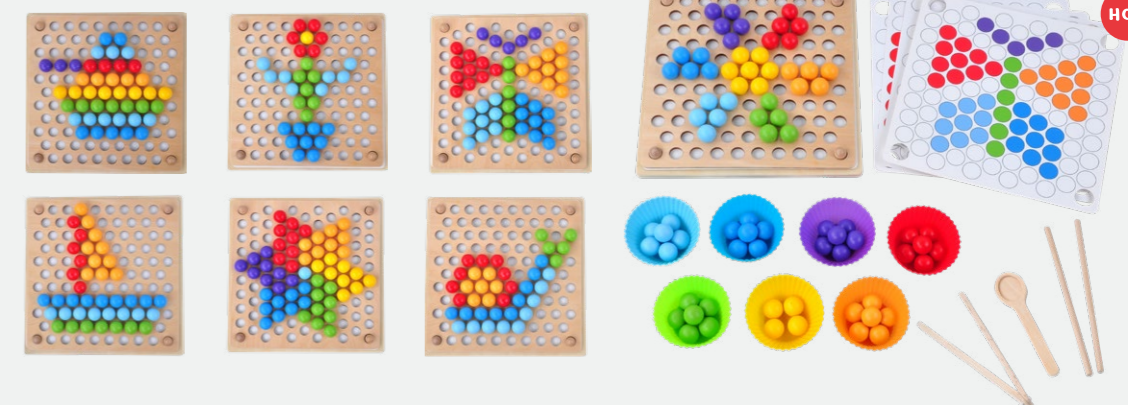

**BLB129**  
 Wooden Alphabet Puzzle  
 AGE:3Y+ / Puzzle 26 PCS / Alphabet 52 PCS  
 Product Size:22.5x19.5x6cm  
 Color Box:18.5x5x20.5cm

**BLB199**  
 Montessori Game  
 AGE:3Y+ / PCS:63  
 Board Size:10.6x16.8x0.6cm  
 Color Box:21.5x17.5x3cm

**BLB210**  
 Montessori Game  
 AGE:3Y+ / PCS:74  
 Product Size:25.9x13x0.6cm  
 Color Box:26.5x13.5x2.5cm

**BLB208**  
 Montessori Game  
 AGE:3Y+ / PCS:57  
 Product Size:26x14.3x0.6cm  
 Color Box:26.5x14.7x2.5cm

**BLB209**  
 Montessori Game  
 AGE:3Y+ / PCS:57  
 Product Size:26x19x0.6cm  
 Color Box:26.5x19.5x2.5cm

**BLB119**  
 Alphabet Blocks  
 AGE:3Y+ / PCS:39  
 Product Size:23x13.8x2.4cm

**BLB097**  
 Sudoku  
 AGE:3Y+ / PCS:83  
 Product Size:22x22x1.4cm  
 Color Box:23x23x5cm