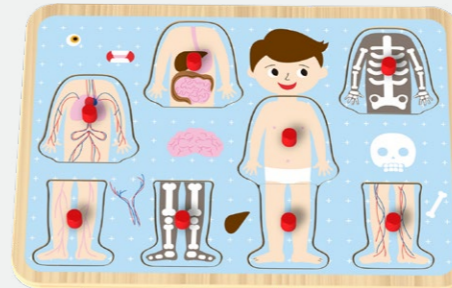

HOT

BLB014 BLB015  
Animal Peg Puzzle  
AGE:18M+ / PCS:6  
Board Size:18x18x0.7cm

BLB362  
Peg Puzzle  
AGE:18M+ / PCS:8  
Product Size:30x22x0.7cm

BLA887  
Peg Puzzle  
AGE:18M+ / PCS:8  
Product Size:30x22x0.7cm