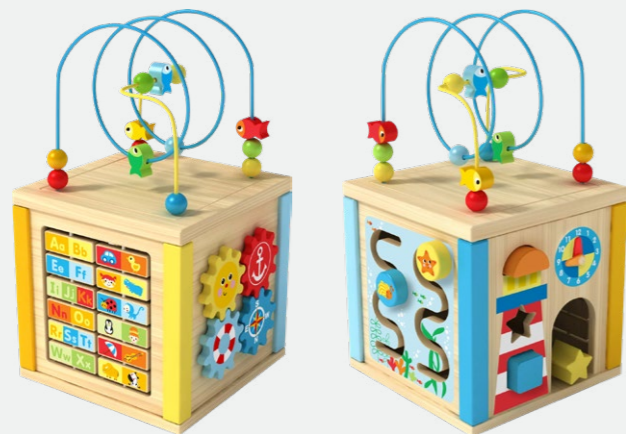

BLA770
Magnet Farm
AGE:18M+ / PCS:24
Box Size:15x8x15cm

BLA702
Play Cube
AGE:18M+ / PCS:6
Product Size:21.5x21.5x36cm
Color Box:22.5x22.5x22.5cm