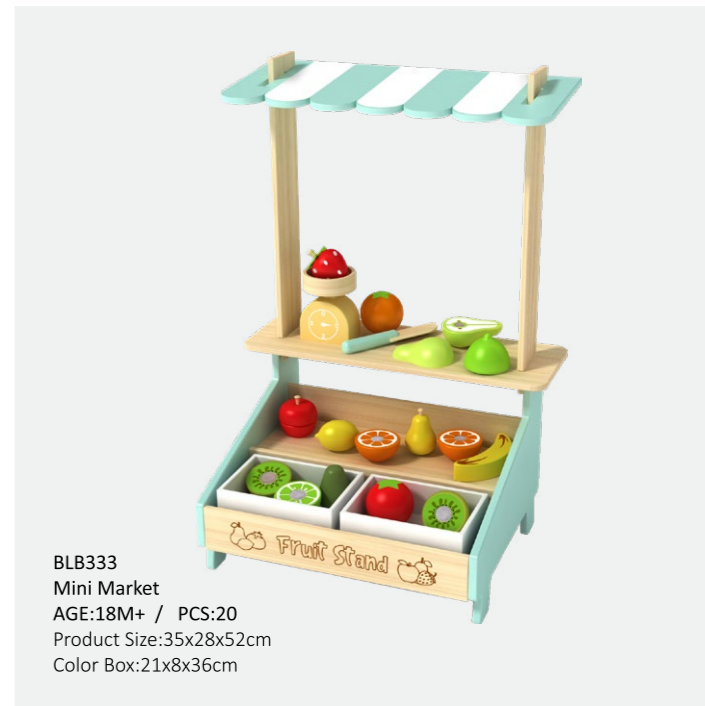

BLB172  
Sushi Play Set  
AGE:18M+ / PCS:16  
Board Size:18x15x1.9cm  
Color Box:19x6x16cm

BLB270-G  
Sushi Bar Set  
AGE:18M+ / PCS:23  
Product Size:30x25x30.8cm  
Color Box:26x7x31cm

BLB270-P  
Sushi Bar Set  
AGE:18M+ / PCS:23  
Product Size:30x25x30.8cm  
Color Box:26x7x31cm

BLB613  
BBQ Play Set  
AGE:3Y+ / PCS:22  
Board Size:30x15x36cm  
Color Box:31x19x14cm

BLA379  
BBQ Play Set  
AGE:3Y+ / PCS:26  
Product Size:33.5x23x27cm  
Color Box:34.5x31x9cm

BLB170  
Mini Market  
AGE:18M+ / PCS:20  
Product Size:29x21x46.5cm  
Color Box:18.5x7x28.5cm