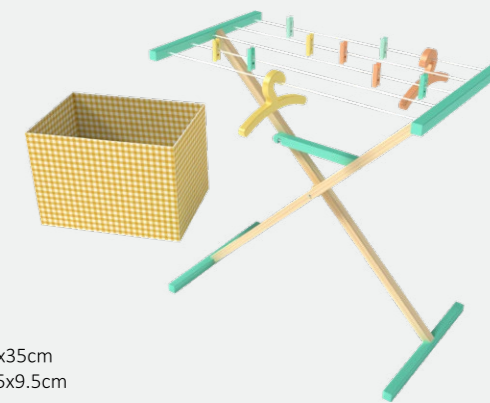

**BLB291**  
Ironing Board Set  
AGE:3Y+ / PCS:3  
Product Size:40x40x15cm  
Color Box:48x16x8cm

**BLB060**  
Ironing Board Set  
AGE:3Y+ / PCS:2  
Product Size:65x63x30cm  
Color Box:84.5x35.3x8cm

**BLB059**  
Clothes Rack Set  
AGE:3Y+ / PCS:12  
Product Size:60x60x35cm  
Color Box:81.6x30.5x9.5cm