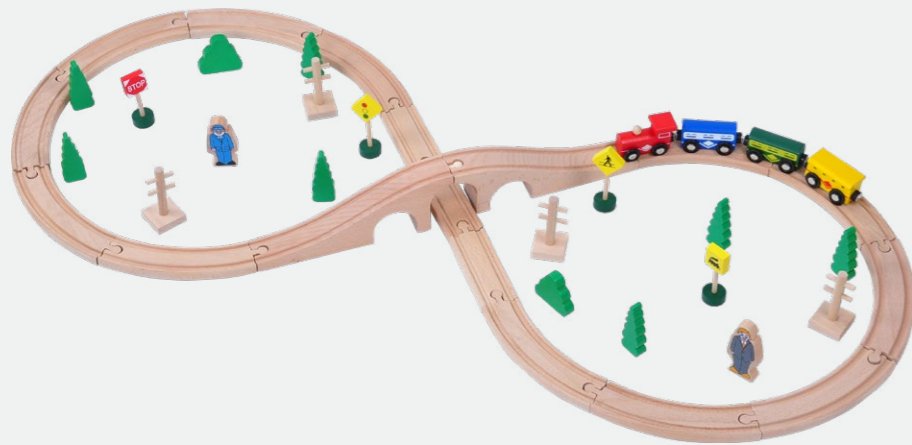

BLA019
Wooden Train Set
AGE:3Y+ / PCS:40
Product Size:100x42.5x7cm
Paper Tube:18x18x26cm

HOT