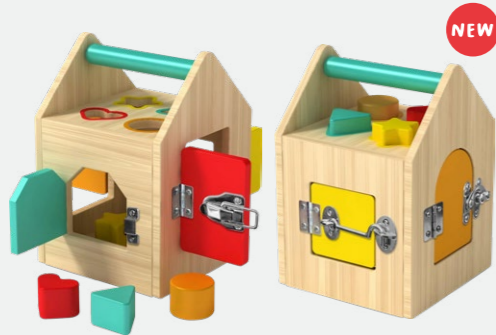

**BLB549**  
Lock Box  
AGE:3Y+ / PCS:10  
Product Size:13.8x13.8x13.8cm  
Color Box:16.5x14.5x17.5cm

NEW

**BLB589**  
Busy Board  
AGE:3Y+ / PCS:2  
Product Size:30x19x5.3cm  
Color Box:31.5x22.5x6.3cm

NEW

**BLB517**  
Play Box  
AGE:3Y+ / PCS:30  
Product Size:13.5x12x12.8cm  
Color Box:14.5x13x16cm

NEW

**BLB547**  
Lock House  
AGE:3Y+ / PCS:5  
Product Size:15x15x22cm  
Color Box:18x18x23cm

NEW

**BLB248**  
Ocean Lock  
AGE:18M+ / PCS:5  
Board Size:30x30x1.5cm  
Box Size:31x31x2cm

**BLA614**  
Lock House  
AGE:3Y+ / PCS:1  
Product Size:15x15x30cm  
Color Box:17.5x17.5x31cm

HOT

**BLB247**  
Western Tavern Lock  
AGE:18M+ / PCS:5  
Product Size:30x30x2cm  
Box Size:31x31x2cm

**BLB518**  
Play Box  
AGE:3Y+ / PCS:34  
Product Size:12x12x12cm  
Color Box:13x13x16cm