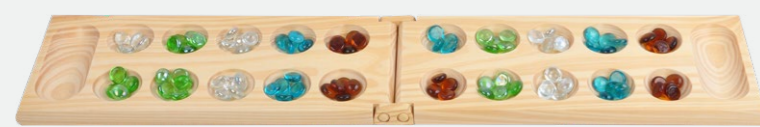

BLA734  
lucky Turnplate  
AGE:3Y+ / PCS:1  
Product Size:32x20x47.5cm  
Color Box:47x33x7cm

BLX118  
Chess  
AGE:3Y+ / PCS:33  
Product Size:30x30x1.2cm  
Color Box:31x31x4.5cm

HOT

BLB437  
Mancala  
AGE:3Y+ / PCS:96  
Product Size:33.3x13.5x3.6cm  
Color Box:34x14.5x4.5cm