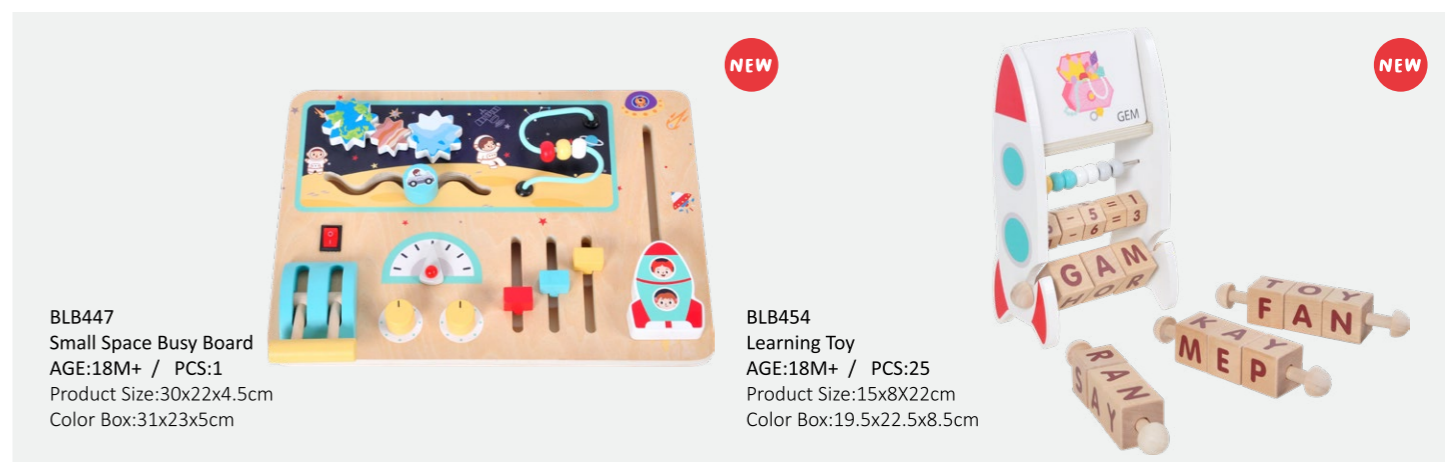

BLA810
Wooden Rocket Stacker
AGE:18M+ / PCS:8
Product Size:8x8x20cm
Color Box:8.5x8.5x20.5cm

BLB598
Balance Game
AGE:18M+ / PCS:15
Product Size:17x7.8x2cm
Color Box:20x20x3cm

BLB574
Clock & String
AGE:18M+ / PCS:8
Product Size:22x22x2.3cm
Color Box:23x23x3cm

BLB447
Small Space Busy Board
AGE:18M+ / PCS:1
Product Size:30x22x4.5cm
Color Box:31x23x5cm

NEW

BLB454
Learning Toy
AGE:18M+ / PCS:25
Product Size:15x8x22cm
Color Box:19.5x22.5x8.5cm

NEW