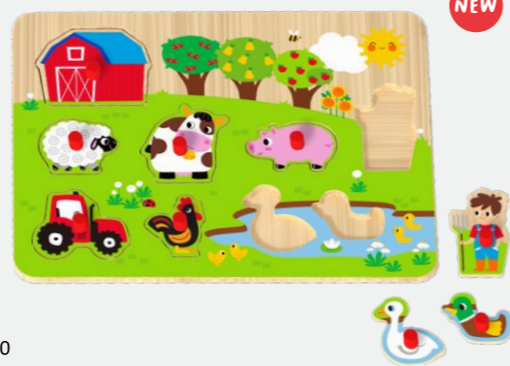

NEW

BLB478  
Farm Puzzle  
AGE:18M+ / PCS:9  
Product Size:30x22x0.7cm

NEW

BLB575  
Calendar  
AGE:3Y+ / PCS:1  
Product Size:30x30x2.6cm  
Color Box:31X31X4cm

NEW

BLB584  
Baby Cart  
AGE:12M+ / PCS:34  
Product Size:35.8x31x34cm  
Color Box:37x34x8cm

HOT

BLA181  
Farm Puzzle  
AGE:18M+ / PCS:10  
Product Size:29.5x22.5x0.7cm

BLA765  
Farm Puzzle  
AGE:18M+ / PCS:6  
Product Size:22x22x1.5cm

BLA891  
Farm Puzzle  
AGE:18M+ / PCS:8  
Product Size:30x22x0.7cm

BLB583  
Farm Puzzle  
AGE:18M+ / PCS:10  
Product Size:30x22x0.7cm

BLA829  
Trailer  
AGE:18M+ / PCS:2  
Product Size:32.6x8.5x10.5cm  
Color Box:33.5x9.5x11.5cm

BLB586  
Trailer  
AGE:18M+ / PCS:9  
Product Size:25x9x8cm  
Color Box:26x10x9cm

BLA882  
Farm Puzzle  
AGE:18M+ / PCS:9  
Product Size:30x22x1.5cm

BLB406  
Farm Puzzle  
AGE:18M+ / PCS:12  
Product Size:22x30x1.5cm

BLB580  
Wooden Stacking Block Puzzle  
AGE:18M+ / PCS:15  
Product Size:12x12x4cm  
Color Box:13x13x5cm