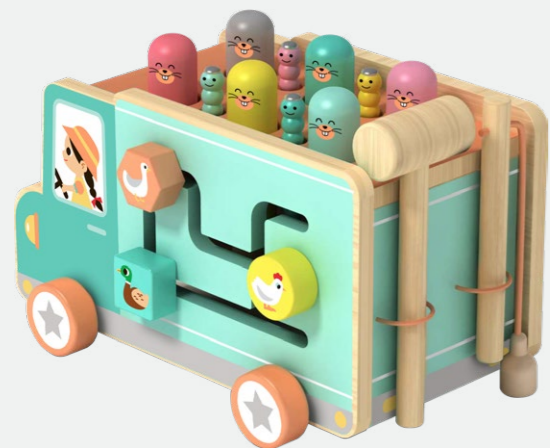

BLA654  
Duck Pull Toy  
AGE:18M+ / PCS:1  
Product Size:13.5x12.5x5.5cm  
Color Box:14.5x13.5x6.5cm

BLA328  
Lion Pull Toy  
AGE:18M+ / PCS:2  
Product Size:18.3x7x16cm  
Color Box:19x8x17cm

BLB157-A  
Turtle Pull Toy  
AGE:18M+ / PCS:5  
Product Size:45x30x0.8cm  
Color Box:45x30x0.8cm

HOT

BLA653  
Bird Pull Toy  
AGE:18M+ / PCS:1  
Product Size:15x11x5.5cm  
Color Box:16x12x6.5cm

HOT

BLA652  
Dog Pull Toy  
AGE:18M+ / PCS:1  
Product Size:15x12.5x5.5cm  
Color Box:16.5x16x6.5cm

HOT

BLA647  
Hedgehog Pull toy  
AGE:18M+ / PCS:1  
Product Size:15x11x5.5cm  
Color Box:16x12x6.5cm

BLA844  
Crocodile Pull Toy  
AGE:18M+ / PCS:1  
Product Size:26x12x12cm  
Color Box:27x13x13cm

BLB381  
Activity Bus  
AGE:3Y+ / PCS:7  
Product Size:22x15x15.7cm  
Color Box:23x16x16.5cm

BLB284  
Camper Van  
AGE:3Y+ / PCS:12  
Product Size:15x12x0.8cm  
Shrinkwrap:15x12x0.8cm