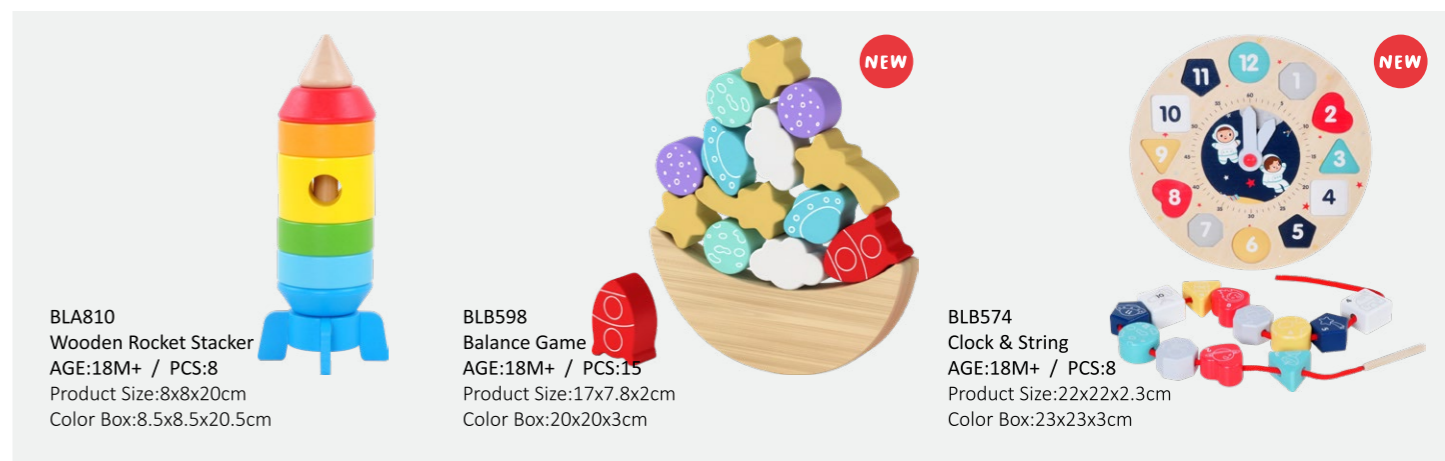

NEW

NEW

NEW

NEW

NEW

NEW

NEW

NEW

NEW